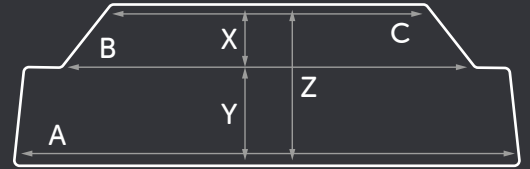

Ooni Karu 16 Dimensions

External Dimensions

Ooni Karu 16

Dimensions

Oven opening dimensions

A: 17.7" (450 mm) B: 14.5" (368.5 mm) C: 10.8" (276 mm)
X: 2.2" (56 mm) Y: 3.4" (88 mm) Z: 5.6" (144mm)

Internal Dimensions

Ooni Modular Tables

Medium Modular Table

Large Modular Table