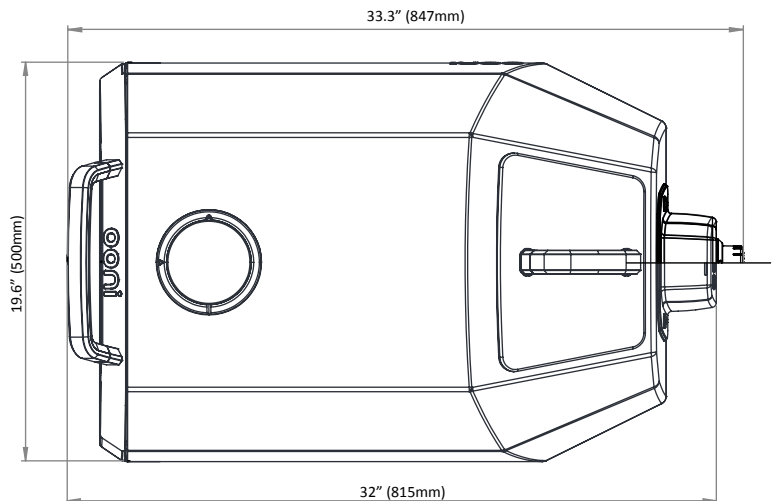

Ooni Karu 16 Dimensions

External Dimensions

Ooni Karu 16

Dimensions

Oven opening dimensions

A: 17.7" (450 mm) B: 14.5" (368.5 mm) C: 10.8" (276 mm)
X: 2.2" (56 mm) Y: 3.4" (88 mm) Z: 5.6" (144mm)

Internal Dimensions

Ooni Modular Tables

Medium Modular Table

Large Modular Table