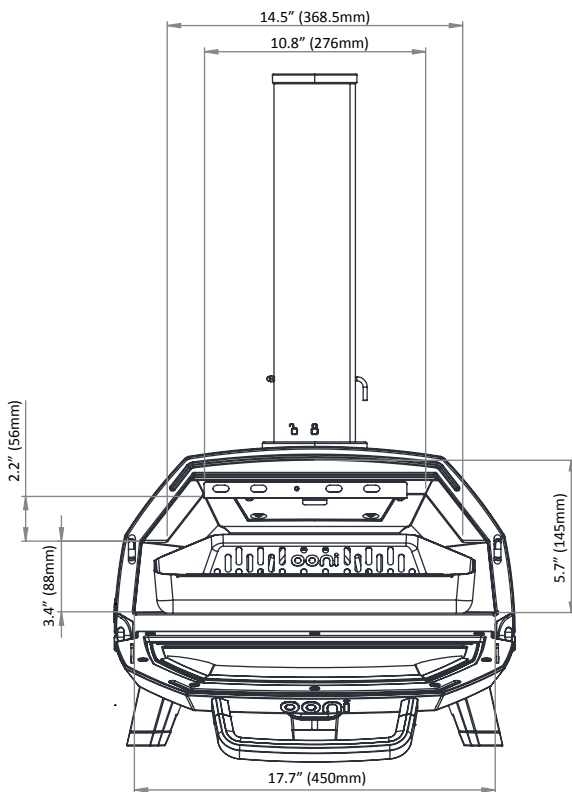

Ooni Karu 16 Dimensions

External Dimensions

Ooni Karu 16

Dimensions

Oven opening dimensions

A: 17.7" (450 mm) B: 14.5" (368.5 mm) C: 10.8" (276 mm)
X: 2.2" (56 mm) Y: 3.4" (88 mm) Z: 5.6" (144mm)

Internal Dimensions

Ooni Modular Tables

Medium Modular Table

Large Modular Table