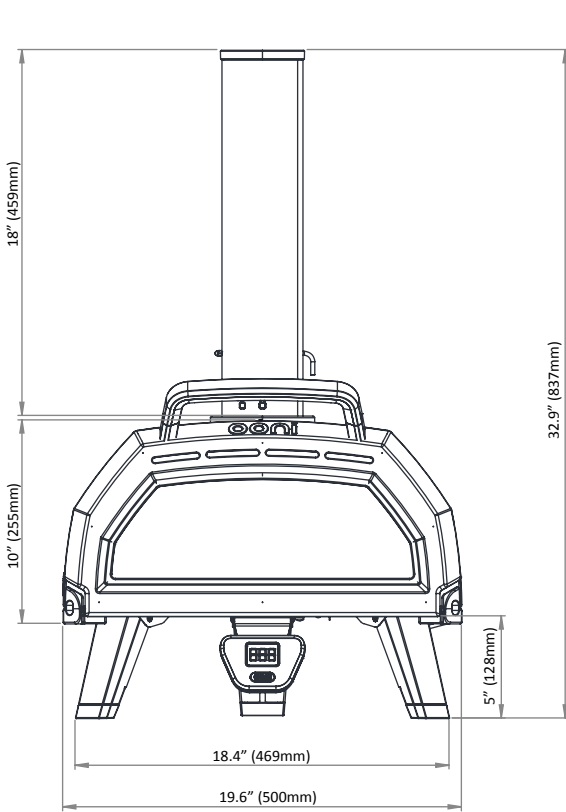

Ooni Karu 16 Dimensions

External Dimensions

Ooni Karu 16

Dimensions

Oven opening dimensions

A: 17.7" (450 mm) B: 14.5" (368.5 mm) C: 10.8" (276 mm)
X: 2.2" (56 mm) Y: 3.4" (88 mm) Z: 5.6" (144mm)

Internal Dimensions

Ooni Modular Tables

Medium Modular Table

Large Modular Table