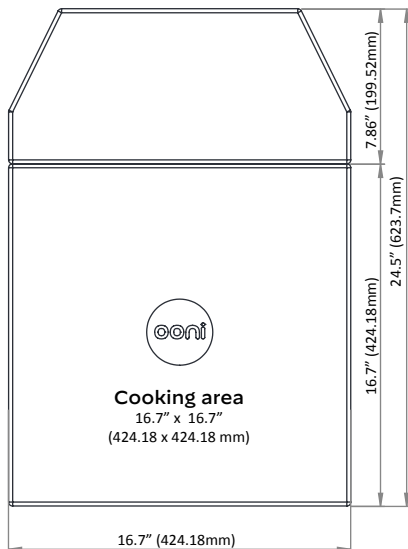

Ooni Karu 16 Dimensions

External Dimensions

Ooni Karu 16

Dimensions

Oven opening dimensions

A: 17.7" (450 mm) B: 14.5" (368.5 mm) C: 10.8" (276 mm)
X: 2.2" (56 mm) Y: 3.4" (88 mm) Z: 5.6" (144mm)

Internal Dimensions

Ooni Modular Tables

Medium Modular Table

Large Modular Table