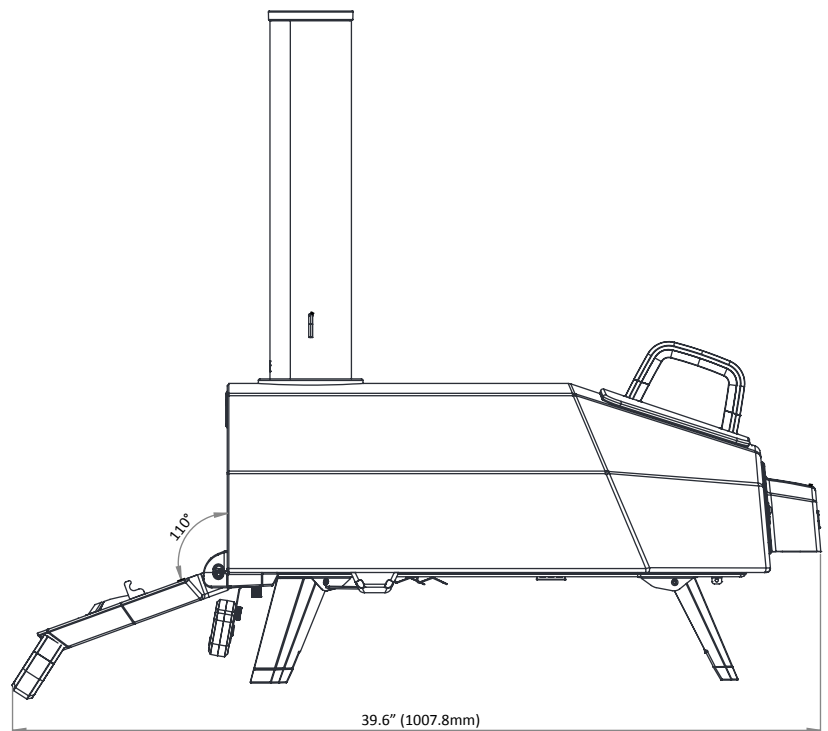

Ooni Karu 16 Dimensions

External Dimensions

Ooni Karu 16

Dimensions

Oven opening dimensions

A: 17.7" (450 mm) B: 14.5" (368.5 mm) C: 10.8" (276 mm)
X: 2.2" (56 mm) Y: 3.4" (88 mm) Z: 5.6" (144mm)

Internal Dimensions

Ooni Modular Tables

Medium Modular Table

Large Modular Table