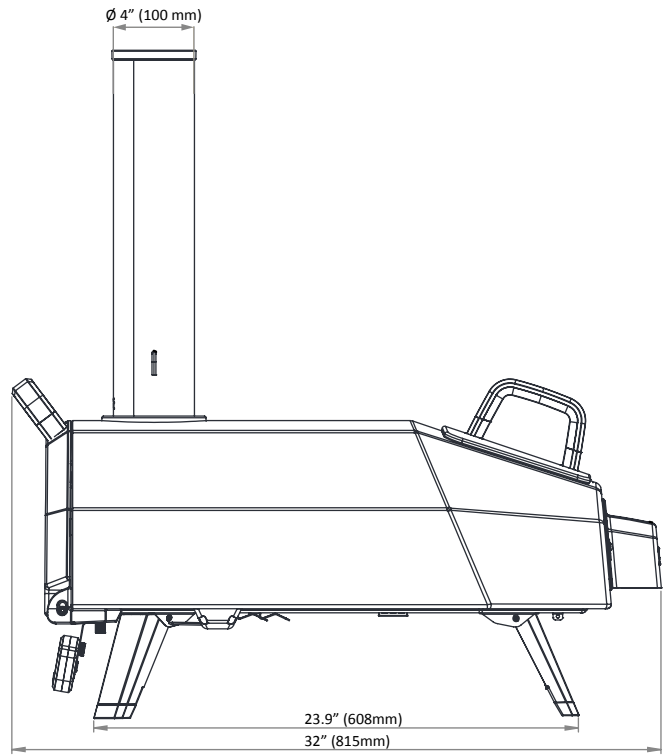

Ooni Karu 16 Dimensions

External Dimensions

Ooni Karu 16

Dimensions

Oven opening dimensions

A: 17.7" (450 mm) B: 14.5" (368.5 mm) C: 10.8" (276 mm)
X: 2.2" (56 mm) Y: 3.4" (88 mm) Z: 5.6" (144mm)

Internal Dimensions

Ooni Modular Tables

Medium Modular Table

Large Modular Table