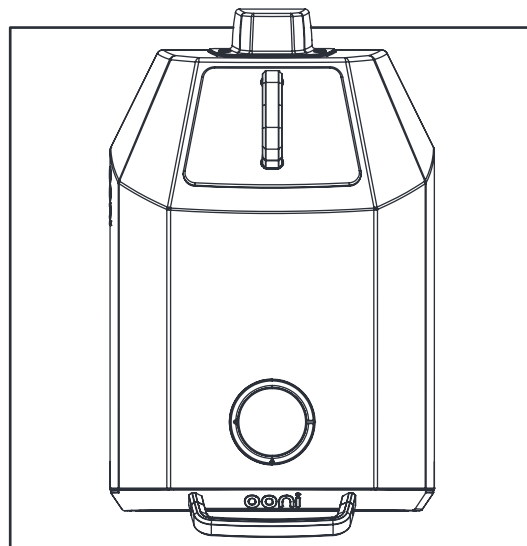

Large Modular Table